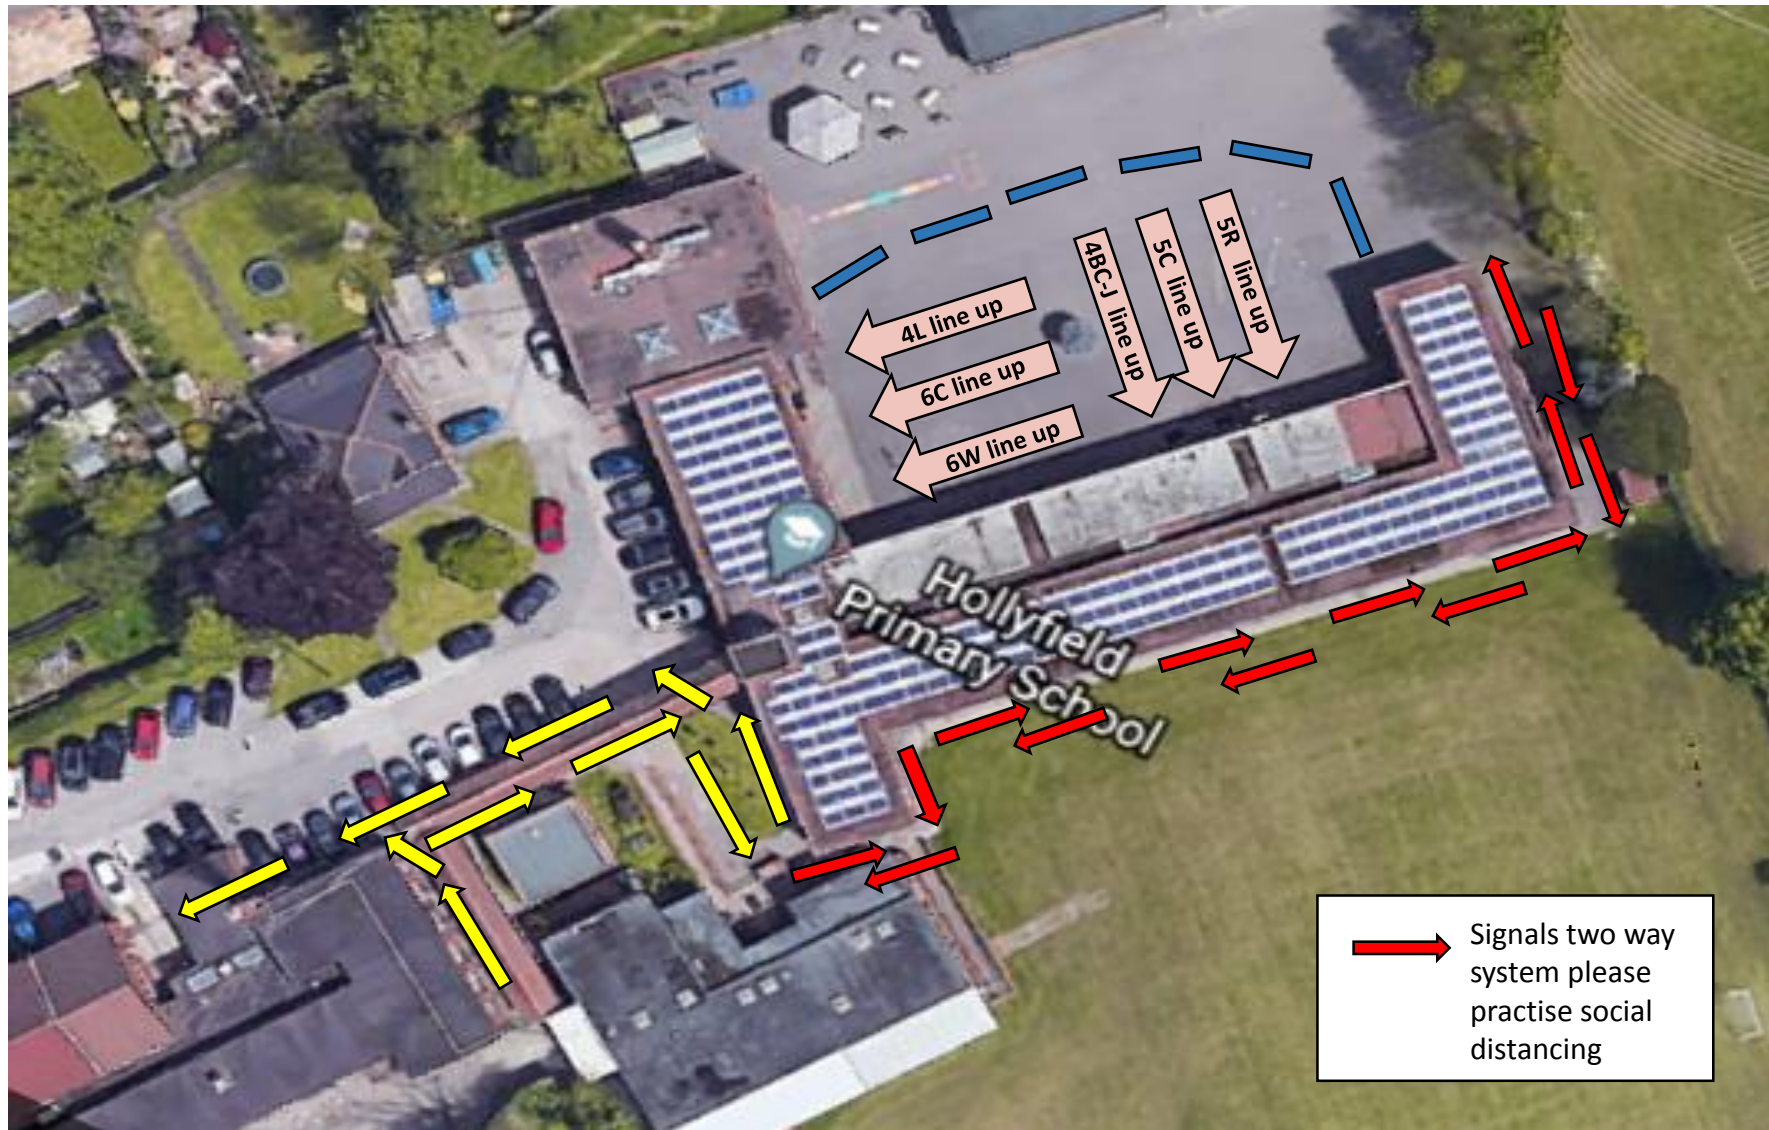

Start from: Wednesday 2nd September

Times: 8:40am – 3:10pm

Entry points:

- 1C will enter/leave via gate on the nursery playground. Please wait on the KS1 playground behind the small blue fence until doors are opened.
- 1WN will enter/leave through the classroom door off the KS1 playground. Please wait on the playground outside the entrance.
- Year 2 will enter/leave through the Year 3 door. Please wait on the playground outside the entrance.

Entry points:

- Year 3 enter/leave through the Year 3 door (following Year 2) on the KS1 playground. Please wait on the playground outside the entrance.
- Years 4-6 will enter/leave through the hall and KS2 entrance on the KS2 playground.
- Parents will need to drop Year 4, 5 & 6 children off on the KS2 playground and wait behind the blue barriers as the children will need to line up (children are not required to social distance). Parents cannot line up with their children but can wait close by in order to wave off/see the children in.

Years 4-6 drop off and pick up point is on the KS2 playground

Year 3 entrance

→ Signals a two way system please practise social distancing

EXIT

ENTRANCE ONLY

Key Stage 2 Playground

Please:

- Only **one** adult per family on site
- Arrive promptly
- Leave as soon as you have dropped off/collected your child
- No loitering
- Practise social distancing at all times