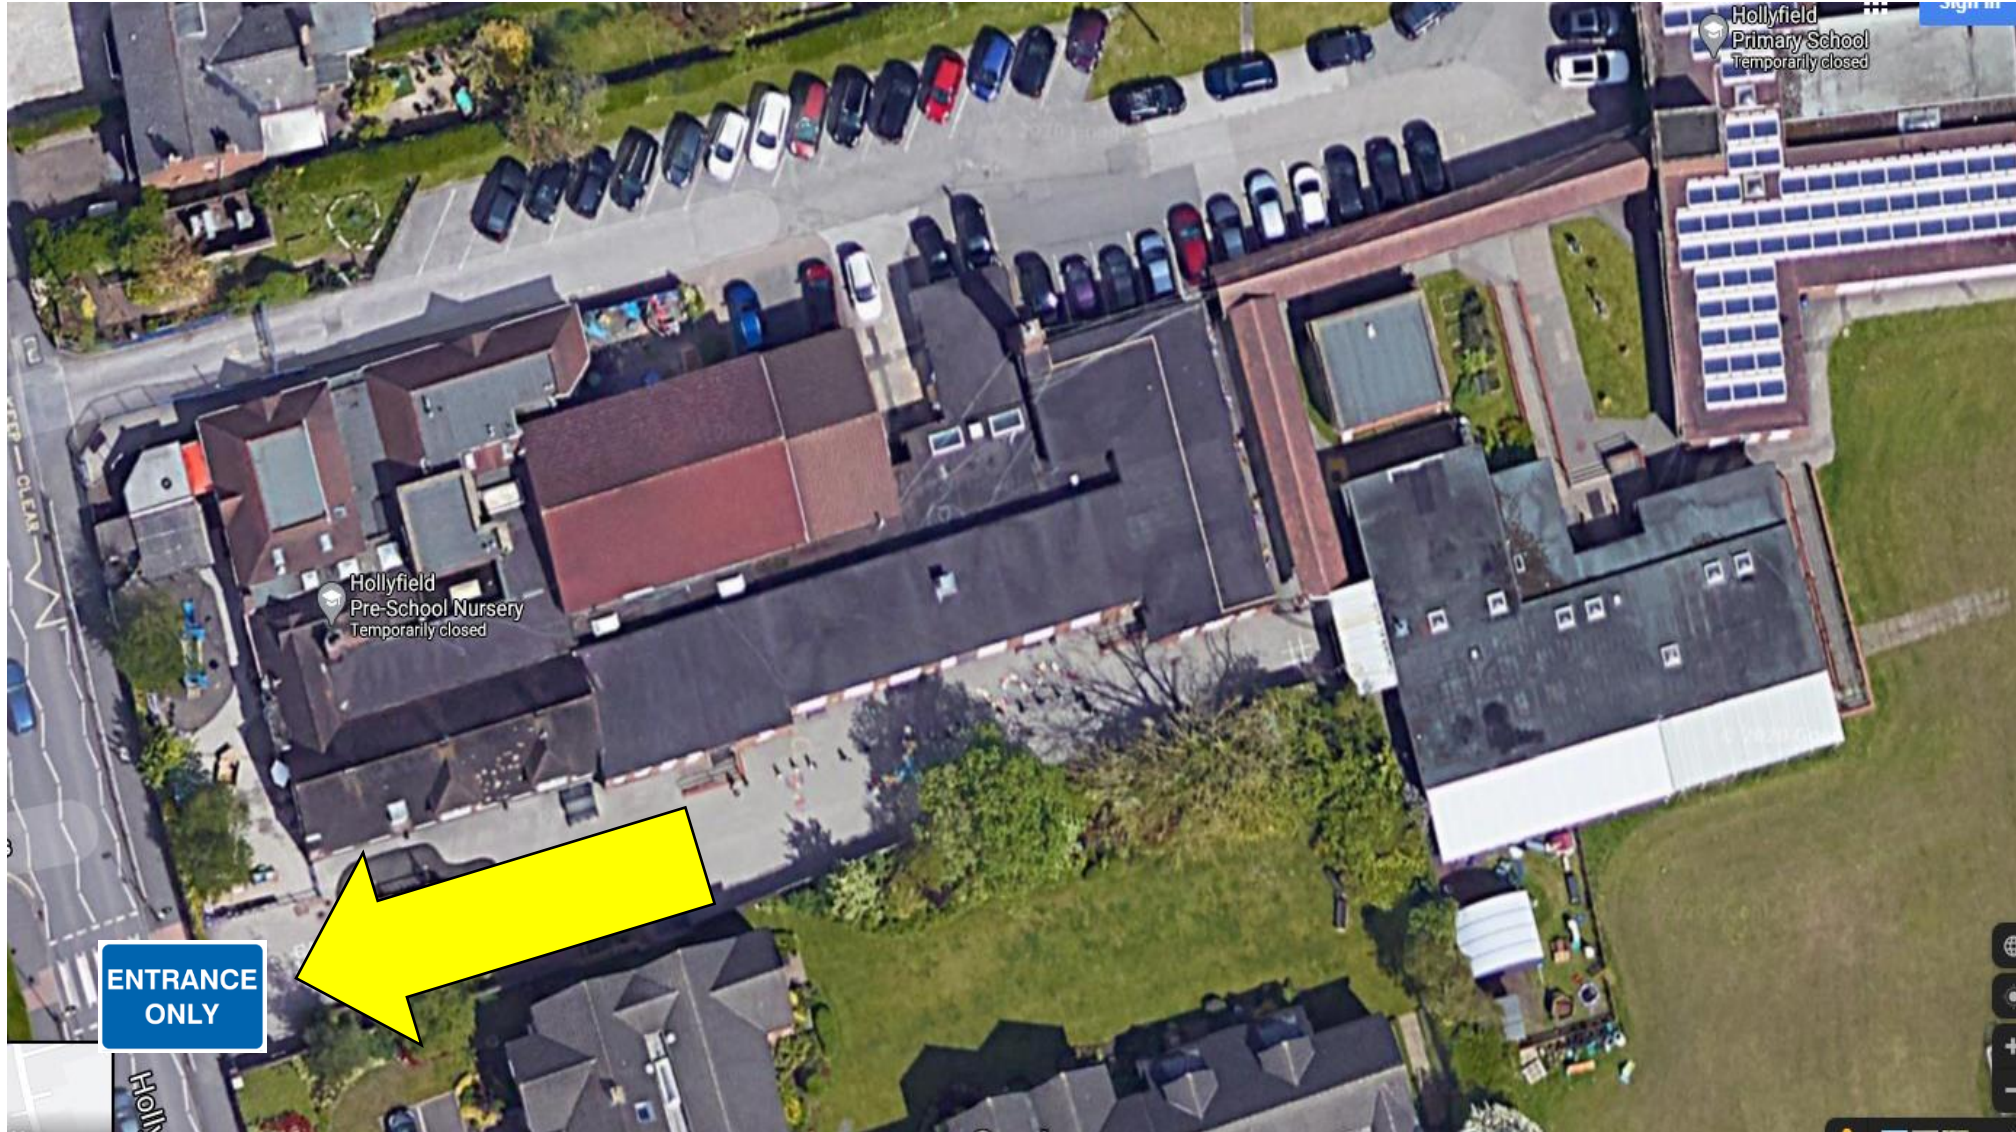

There will be one way in