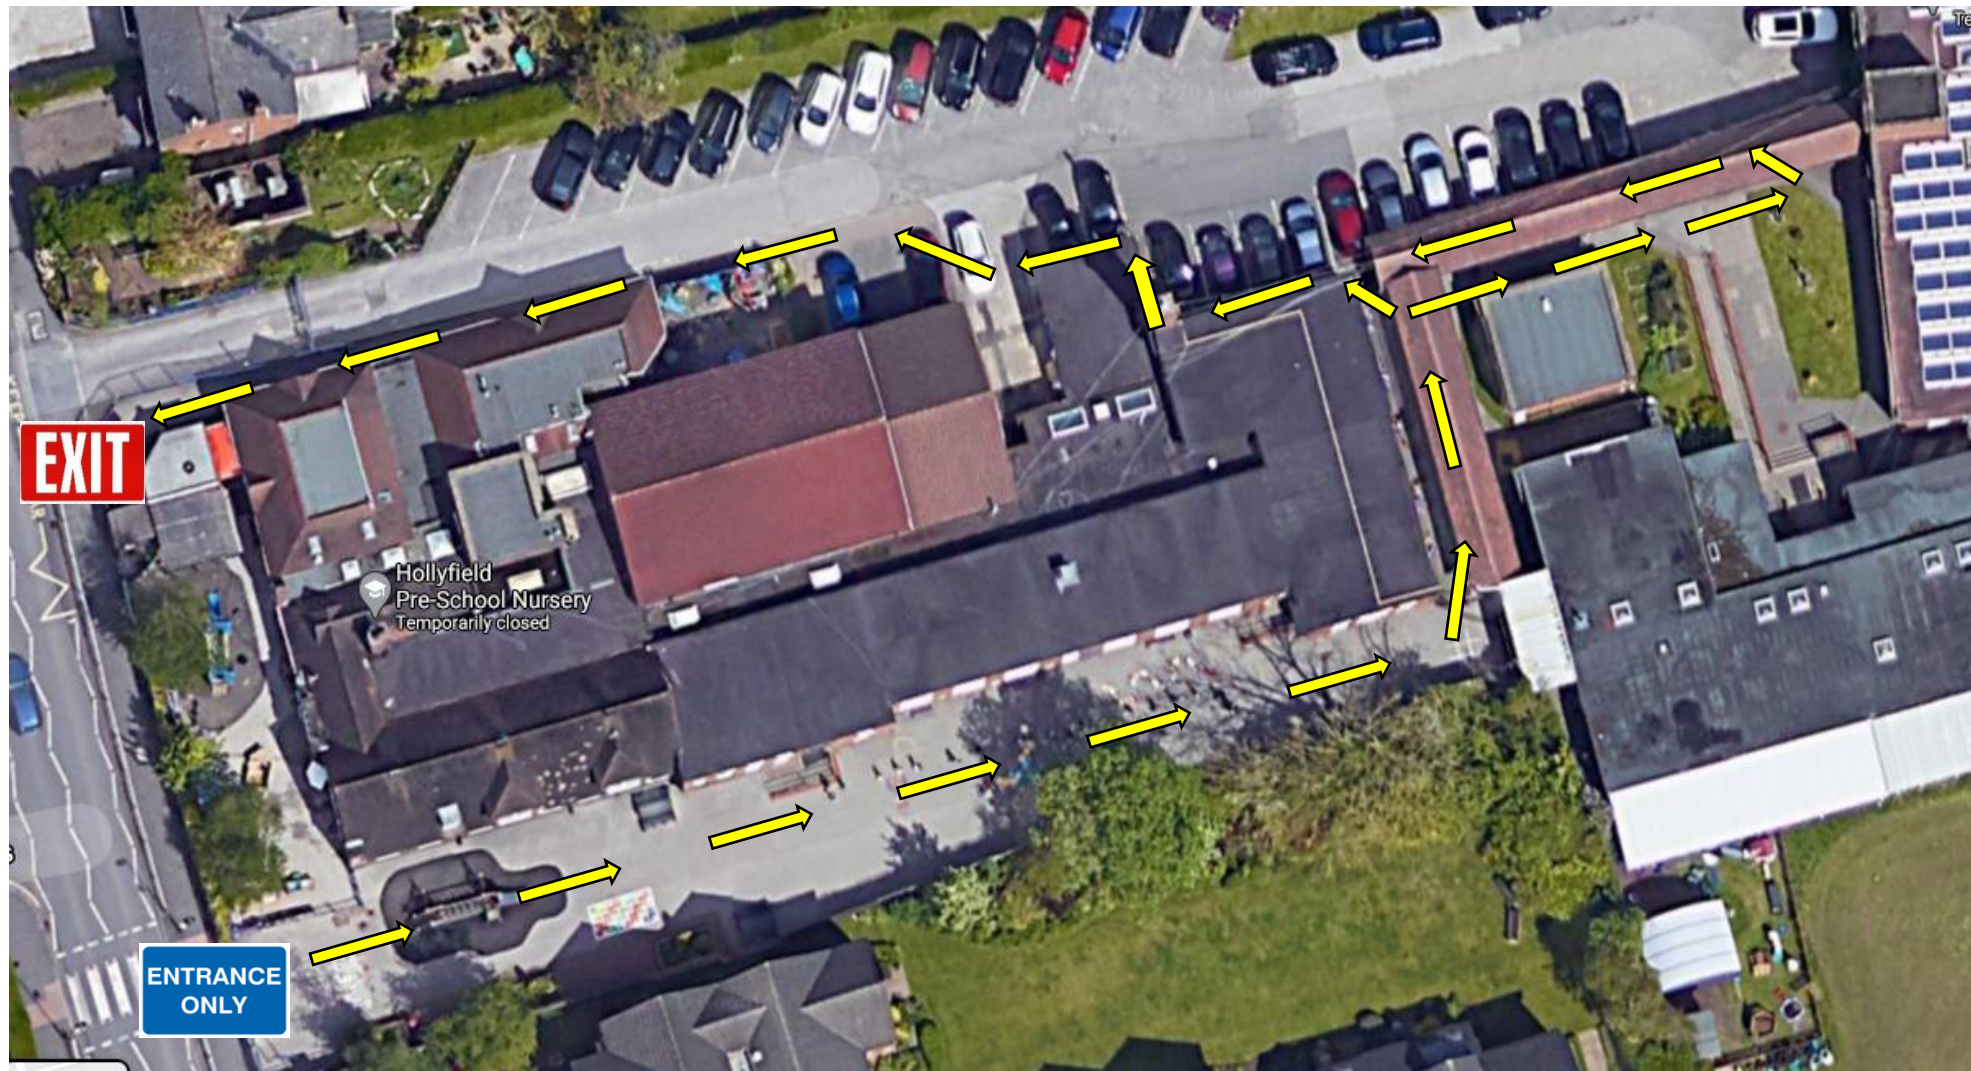

...and one way out

A one way system is in place

...just follow the signs

PLEASE NOTE THAT THE KS2 GULLEY WILL BE LOCKED MORNING AND AFTERNOON AS WE ARE UNABLE TO GUARANTEE SOCIAL DISTANCING IN SUCH A NARROW SPACE