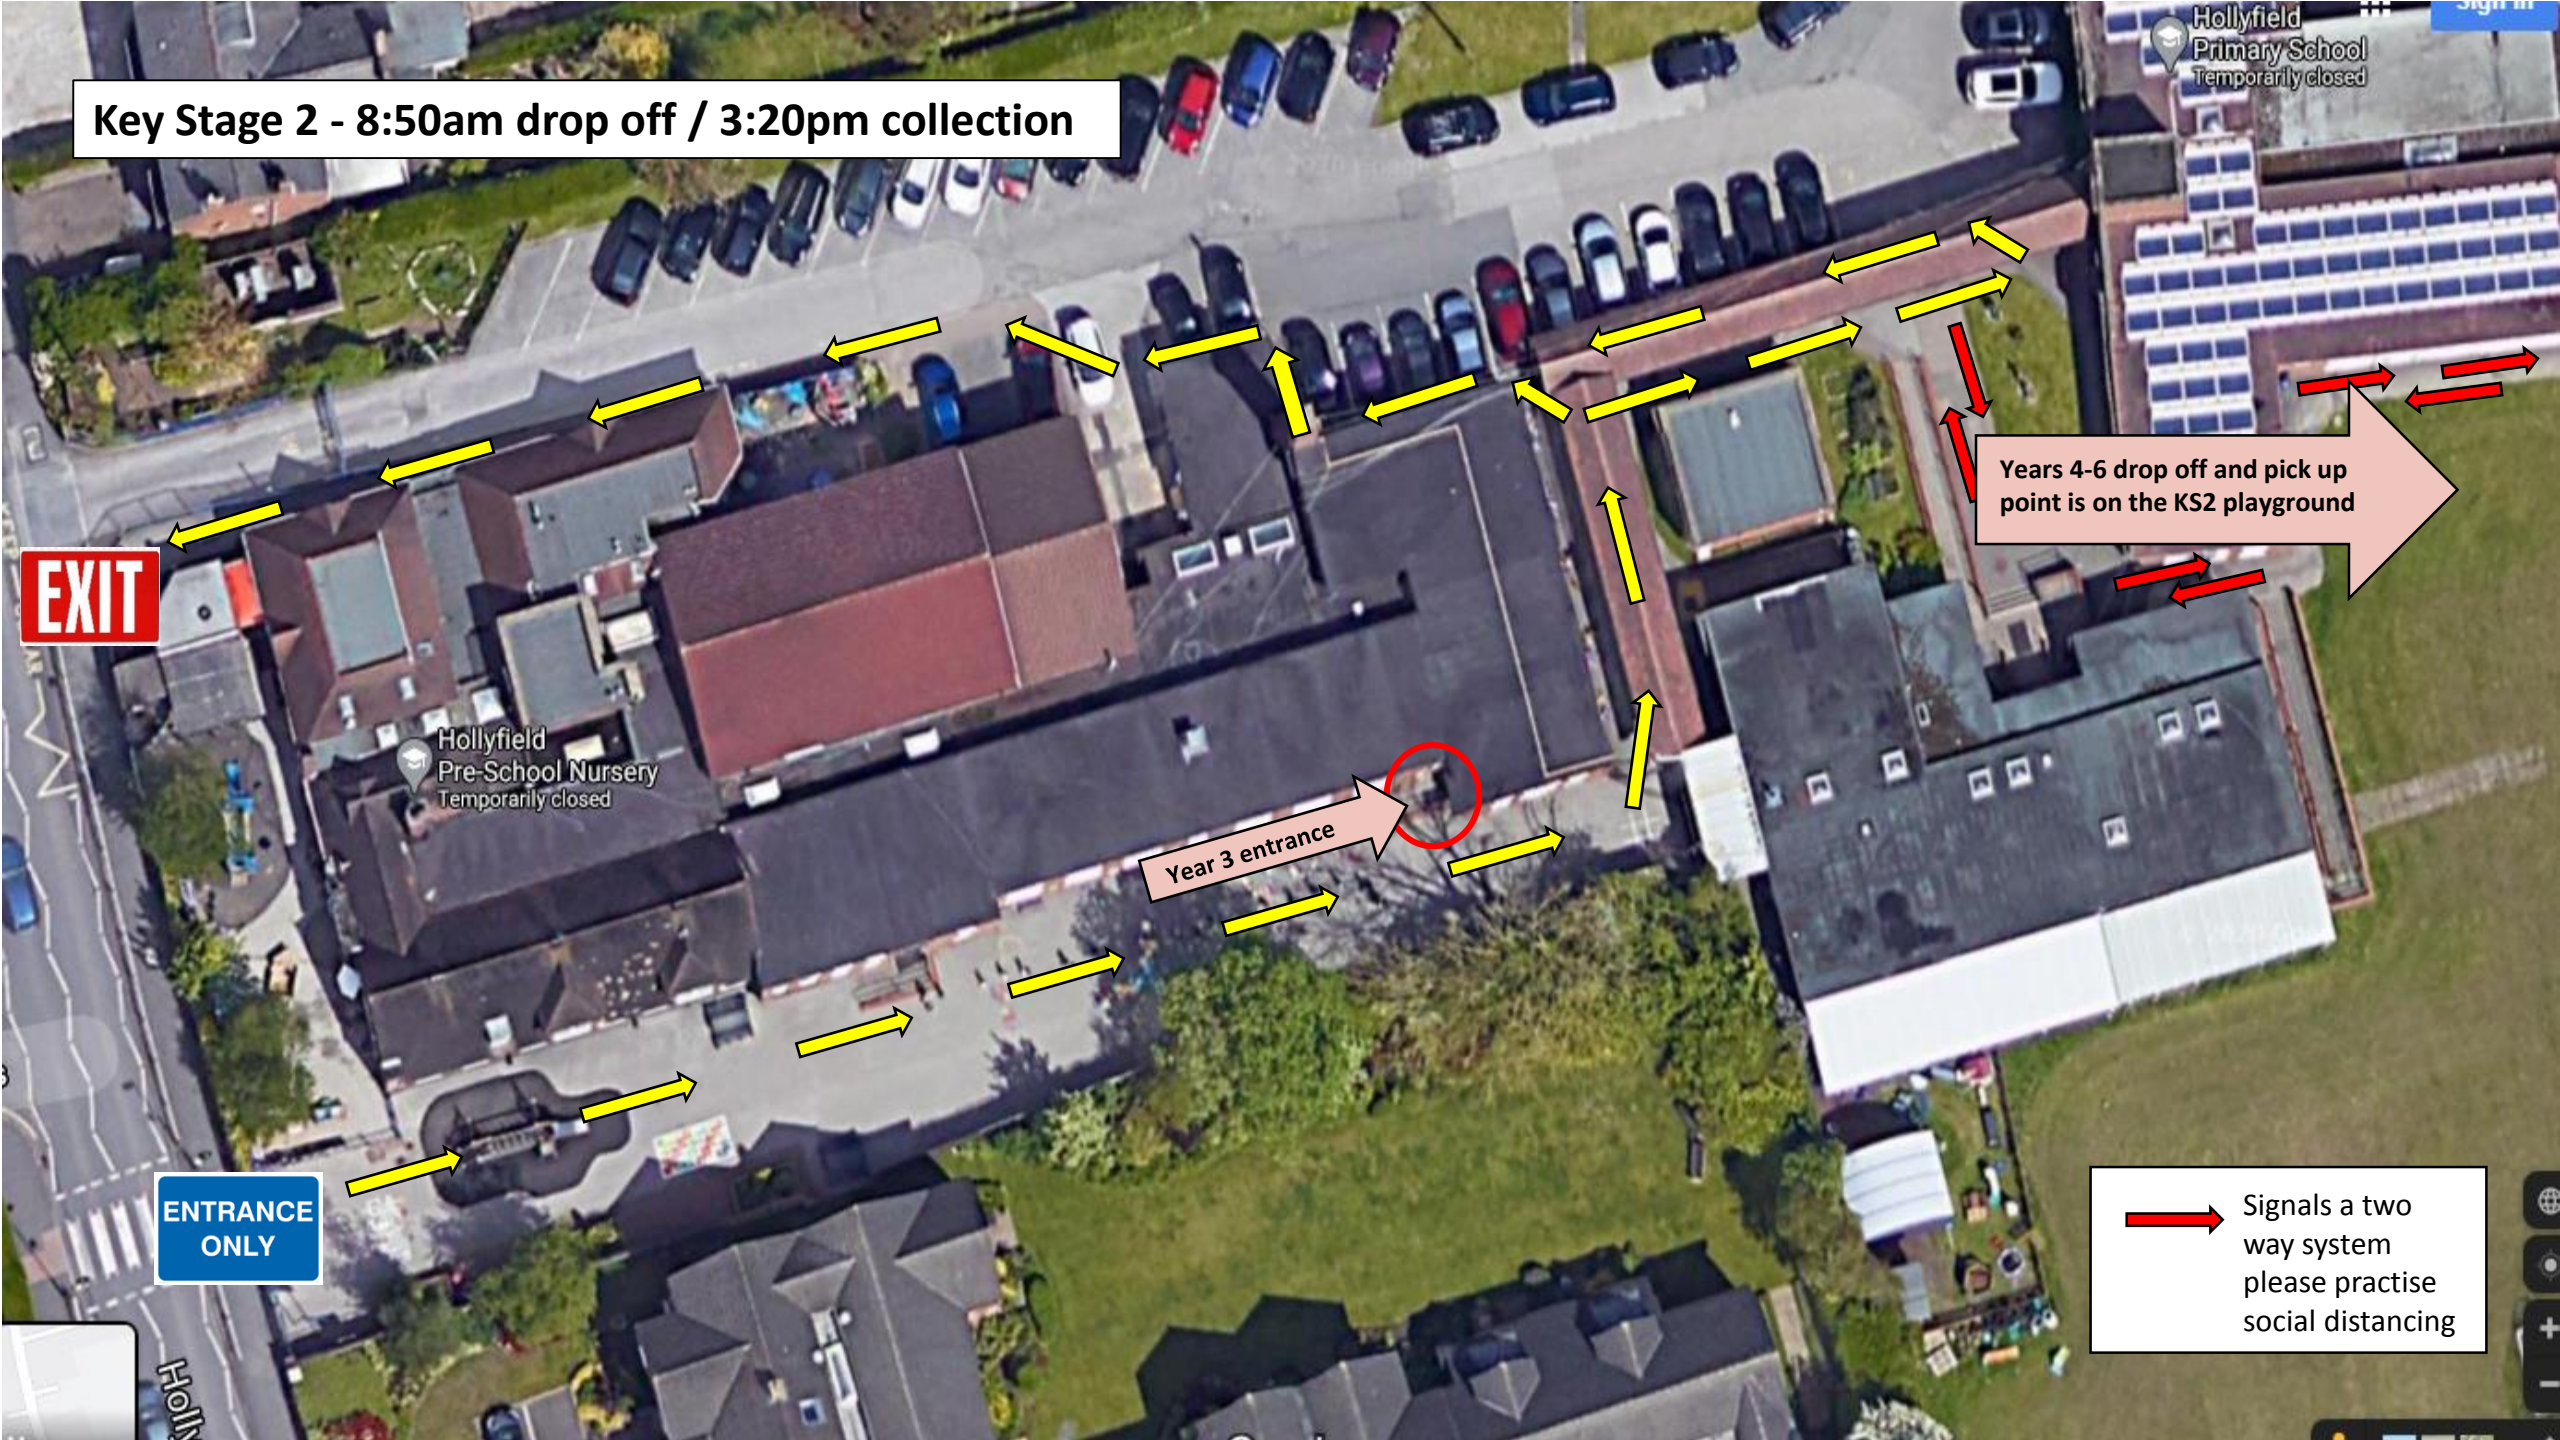

Entry points:

- Year 3 enter/leave through the Year 3 door (following Year 2) on the KS1 playground. Please wait on the playground outside the entrance.
- Years 4-6 will enter/leave through the hall and KS2 entrance on the KS2 playground.
- Parents will need to drop Year 4, 5 & 6 children off on the KS2 playground and wait behind the blue barriers as the children will need to line up (children are not required to social distance). Parents cannot line up with their children but can wait close by in order to wave off/see the children in.

Years 4-6 drop off and pick up point is on the KS2 playground

Year 3 entrance

→ Signals a two way system please practise social distancing

EXIT

ENTRANCE ONLY

Key Stage 2 Playground

Please:

- Only **one** adult per family on site
- Arrive promptly
- Leave as soon as you have dropped off/collected your child
- No loitering
- Practise social distancing at all times