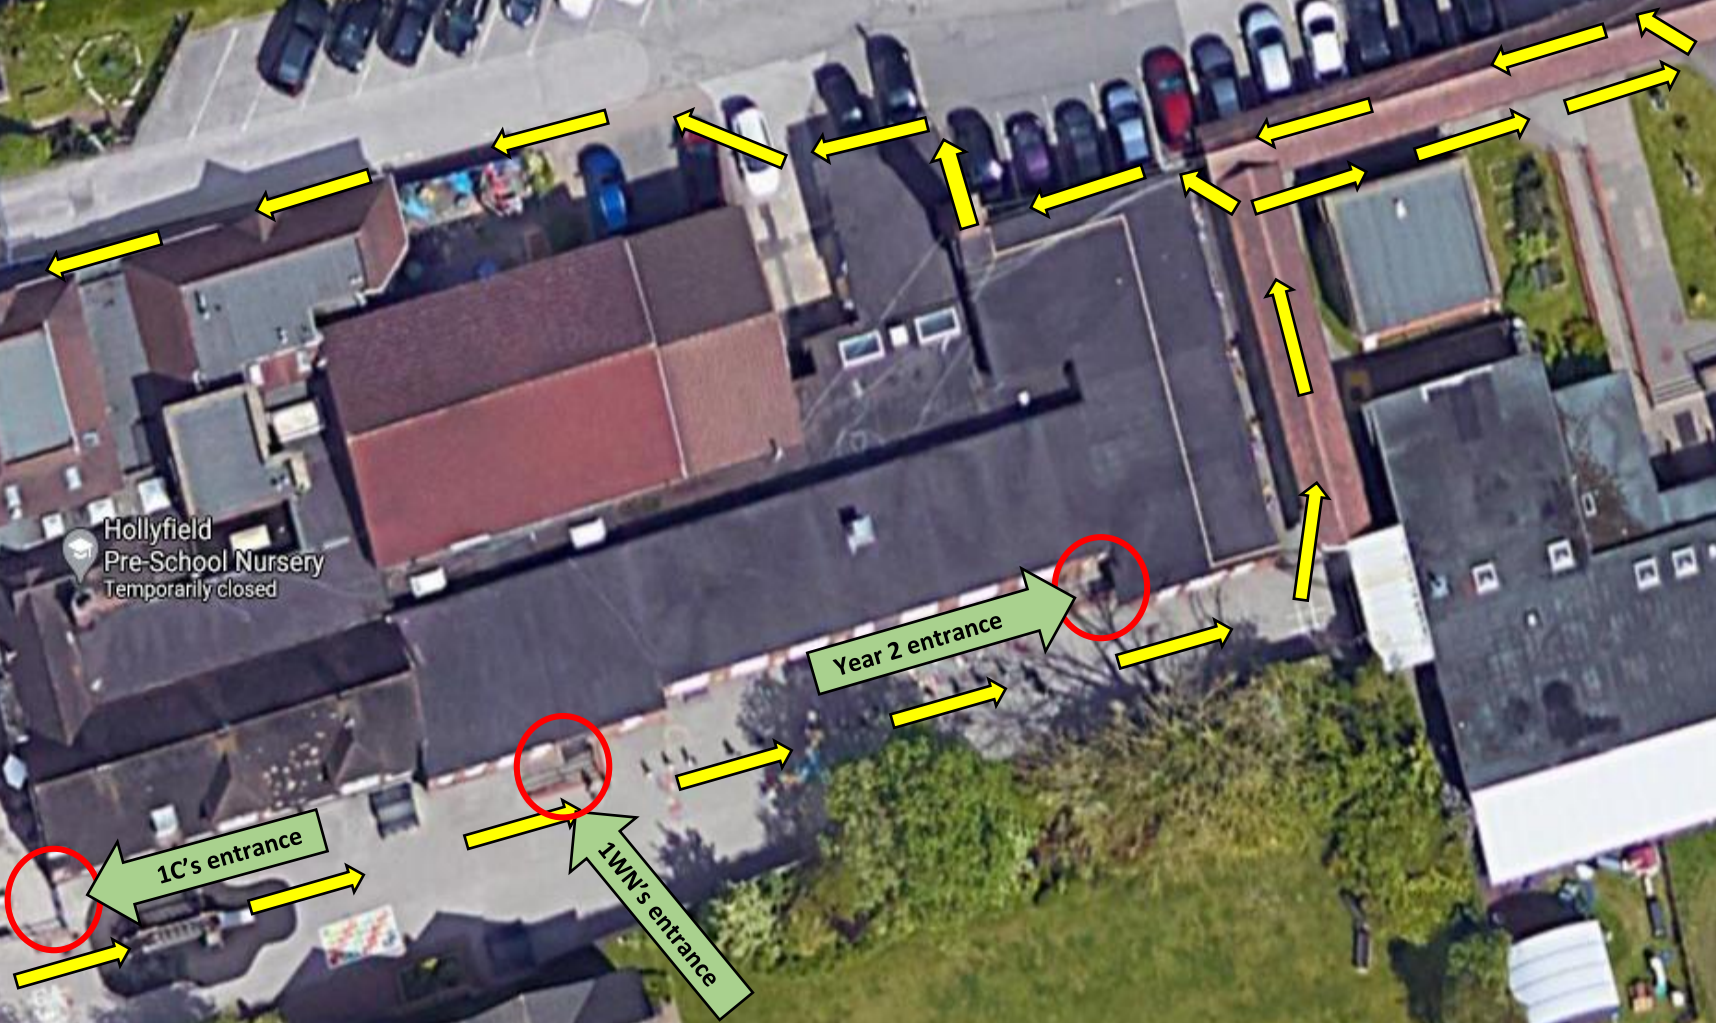

Key Stage 1 - 8:40am drop off / 3:10pm collection

Hollyfield Primary School
Temporarily closed

Hollyfield Pre-School Nursery
Temporarily closed

EXIT

ENTRANCE ONLY

1C's entrance

1W's entrance

Year 2 entrance