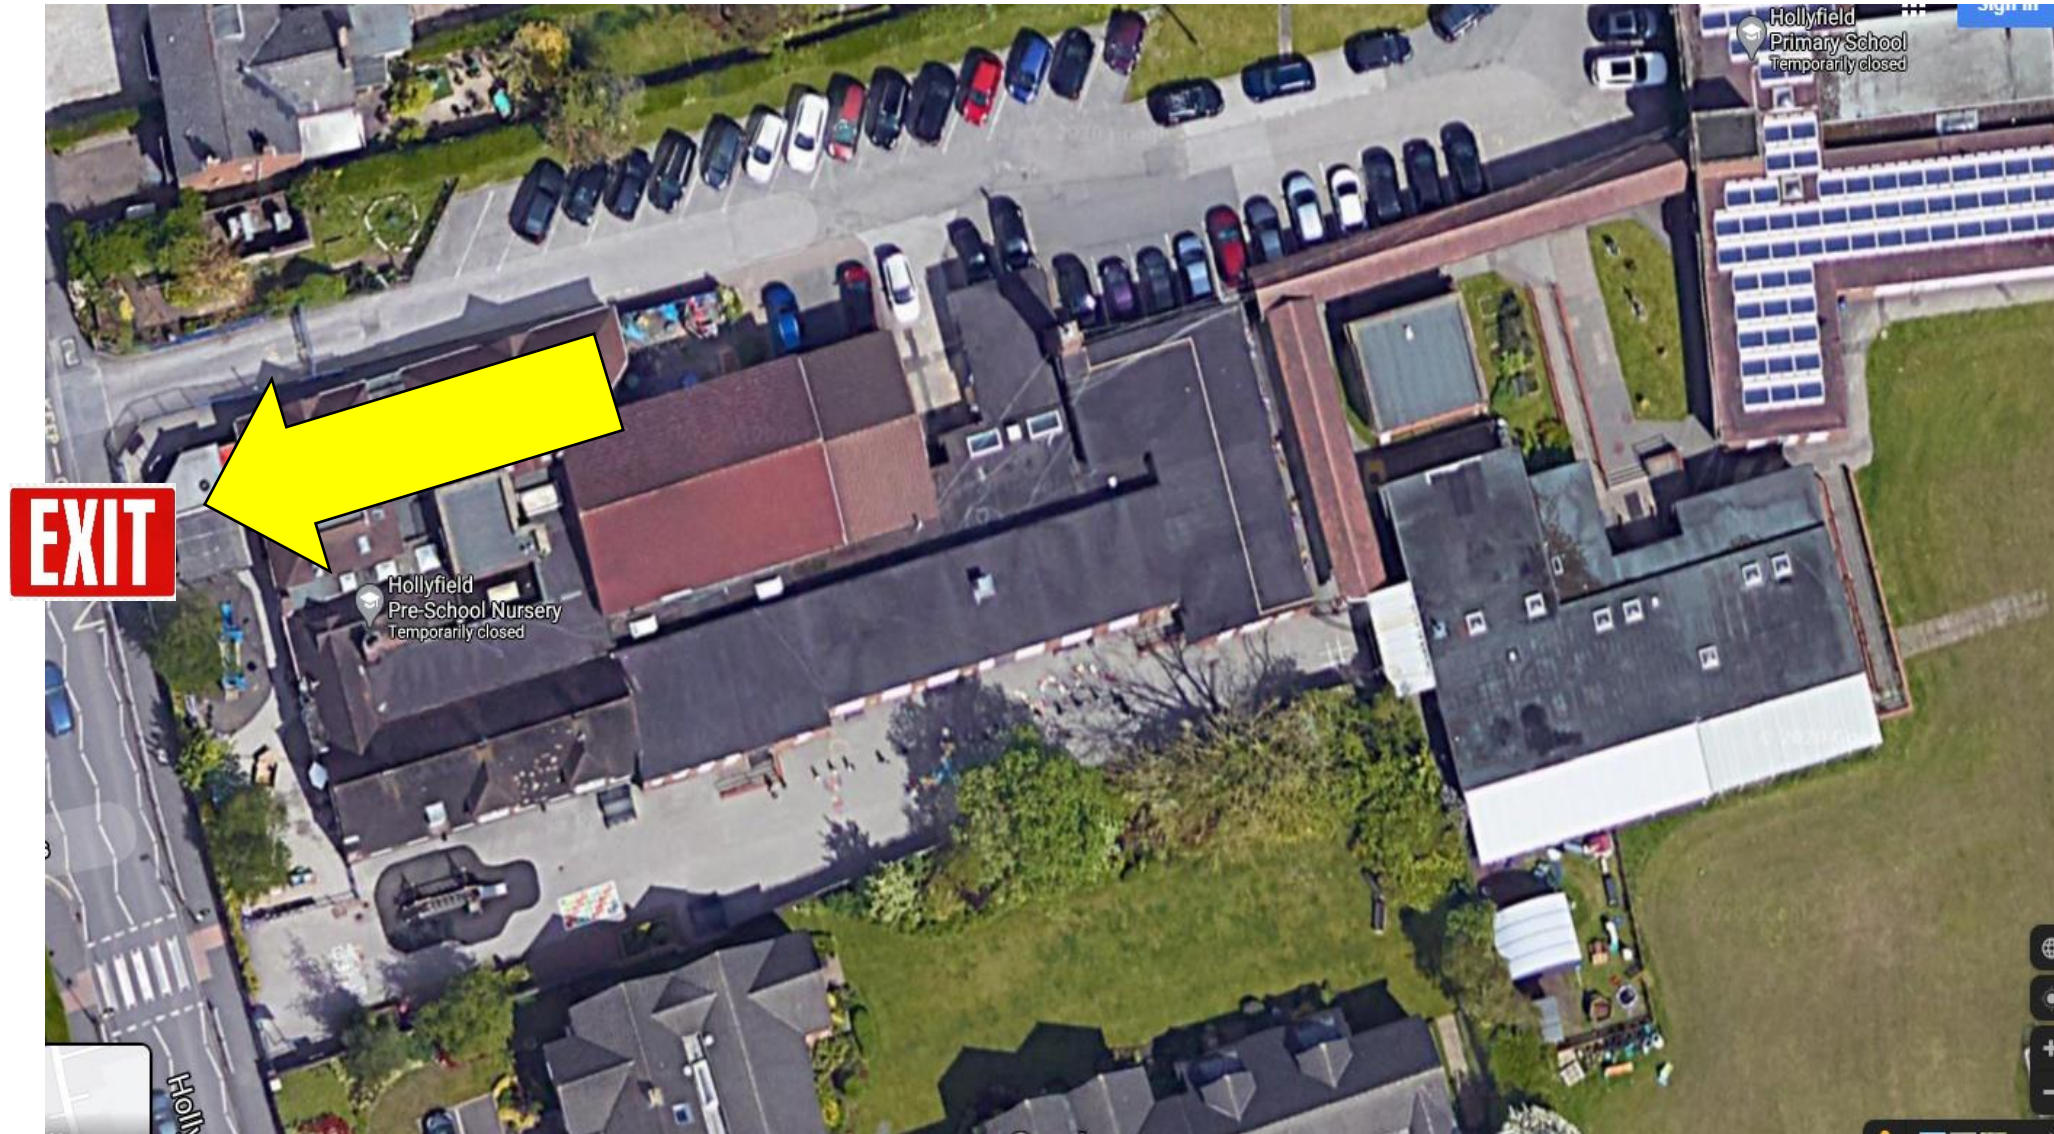

...and one way out

A one way system is in place

...just follow the signs

PLEASE NOTE THAT THE KS2 GULLEY WILL BE LOCKED MORNING AND AFTERNOON AS WE ARE UNABLE TO GUARANTEE SOCIAL DISTANCING IN SUCH A NARROW SPACE